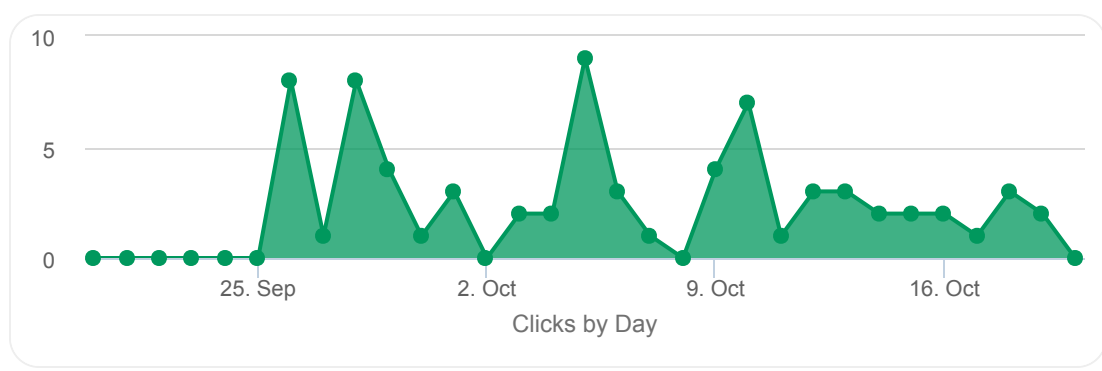

Amazing Cube Right Rail CT

#869615

IEWS

71,946

HOVERS

2,806

CLICKS

72

50,000-75,000 Loyal Readers Each Month, 15,000 Email Subscribers

Click Rate

0.1%

EXCELLENT

Above average performance. The global average display ad performance is 0.06%, according to benchmarks at Google.

Extended Events

These are the counts for special or extended events for this ad. The data shown is only for events where user location and detail could be obtained.

Front Click	42
Back Click	26
Right Click	9
Left Click	5
Top Click	5
Bottom Click	5
Click	72
Paused	3,386