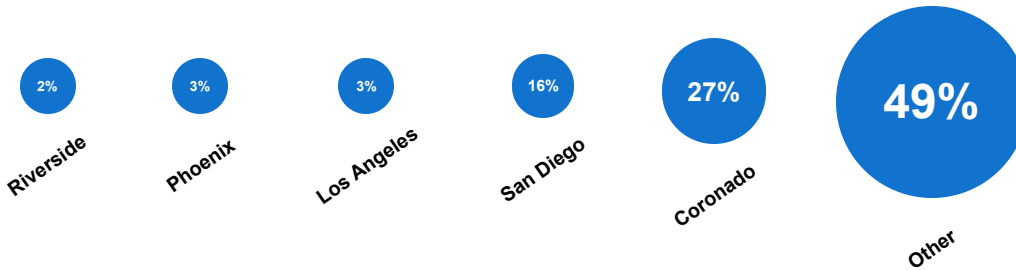

Most Viewed Day of the Week

Tuesday

Most Viewed Time of the Day

01:00pm

Most Clicked Time of the Day

01:00pm

Time of First Click

Sep 26 2023 2:00pm

Breakdown by City (Top 5)

Here is a breakdown of ad events by city. These can be core events like clicks or hovers, or special events that are available only to certain ad formats.

Detailed Click Data

This is a complete list of all click events where individual user data could be obtained.