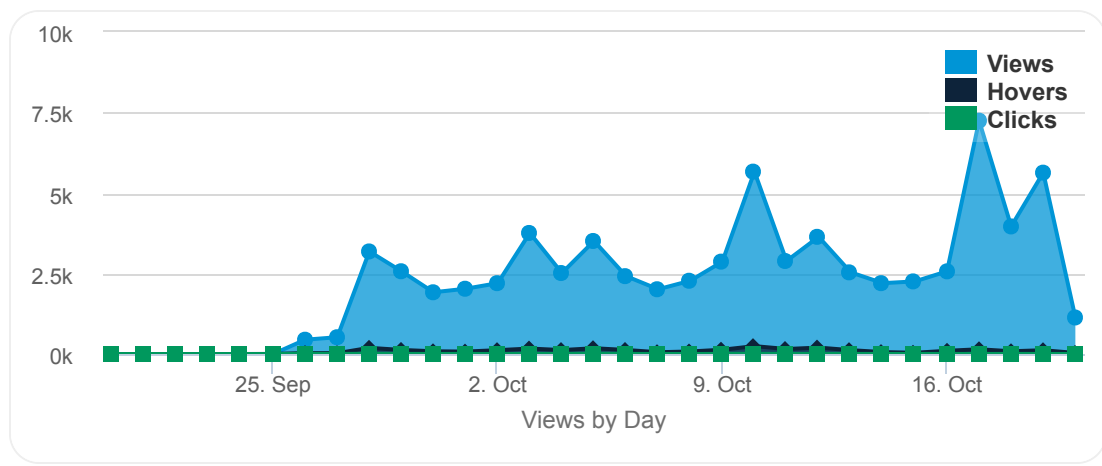

Amazing Cube Right Rail CT

#869615

IEWS

71,946

HOVERS

2,806

CLICKS

72

50,000-75,000 Loyal Readers Each Month, 15,000 Email Subscribers

Click Rate

0.1%

EXCELLENT

Above average performance. The global average display ad performance is 0.06%, according to benchmarks at Google.

Extended Events

These are the counts for special or extended events for this ad. The data shown is only for events where user location and detail could be obtained.

Front Click	42
Back Click	26
Right Click	9
Left Click	5
Top Click	5
Bottom Click	5
Click	72
Paused	3,386

Breakdown by City (Top 5)

Here is a breakdown of ad events by city. These can be core events like clicks or hovers, or special events that are available only to certain ad formats.

Detailed Click Data

This is a complete list of all click events where individual user data could be obtained.